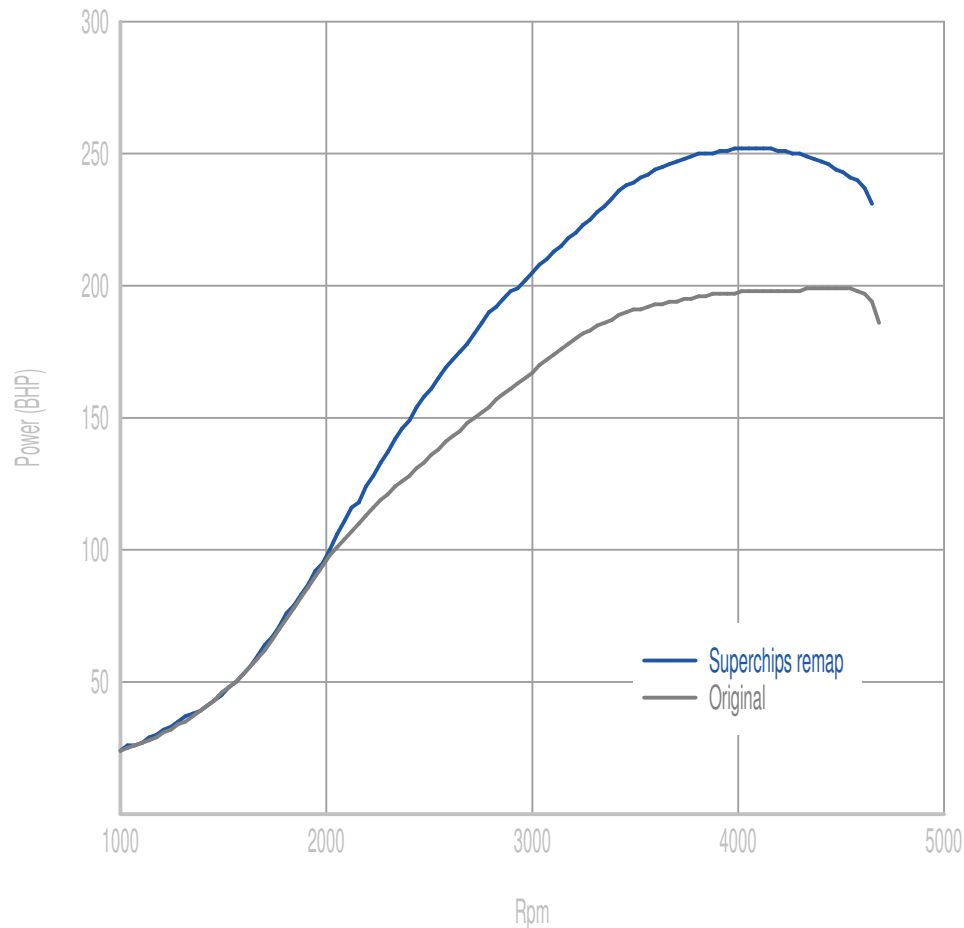

Superchips

call 01280 816781

Vehicle

A4 3.0 V6 TDi 204bhp

Power

55 BHP increase @ 3951 Rpm

Superchips remap Max 252 BHP @ 4102 Rpm

Original Max 199 BHP @ 4510 Rpm

Torque

105 Nm increase @ 3496 Rpm

Superchips remap Max 497 Nm @ 3372 Rpm

Original Max 402 Nm @ 3112 Rpm