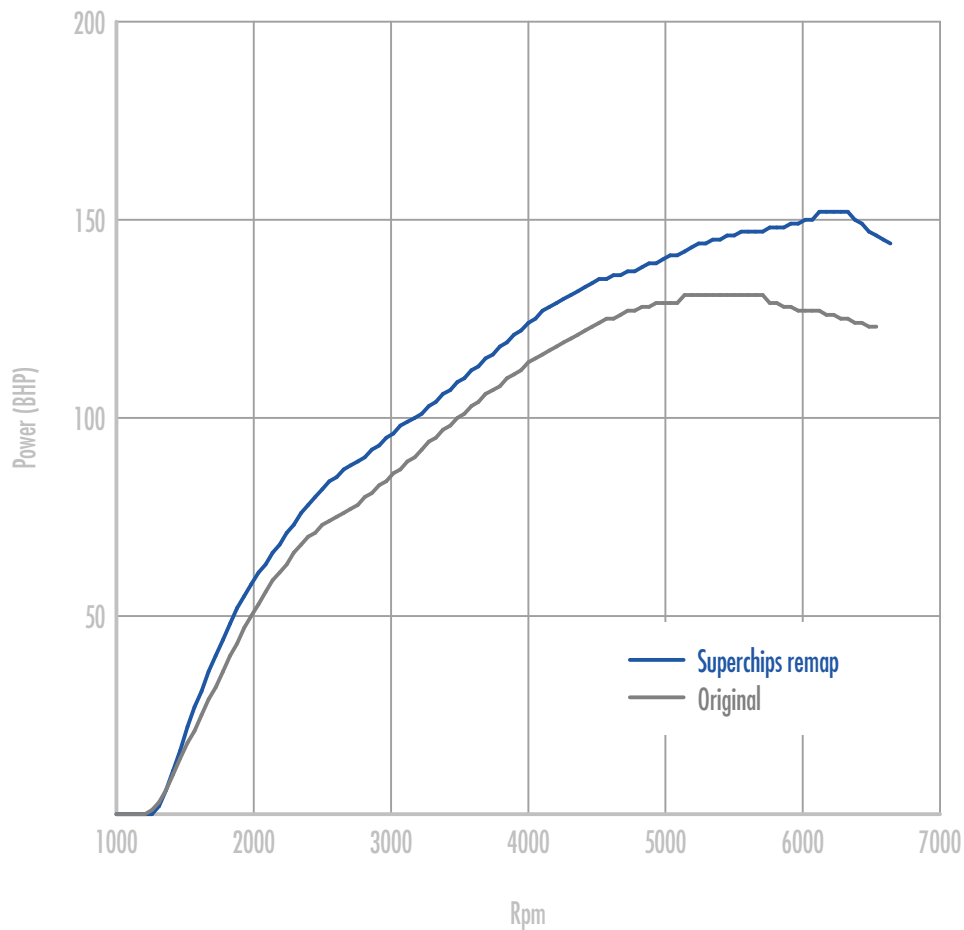

Power

26 BHP increase @ 6168 Rpm

Superchips remap Max 152 BHP @ 6323 Rpm

Original Max 131 BHP @ 5665 Rpm

Torque

28 Nm increase @ 1917 Rpm

Superchips remap Max 234 Nm @ 2488 Rpm

Original Max 210 Nm @ 2369 Rpm