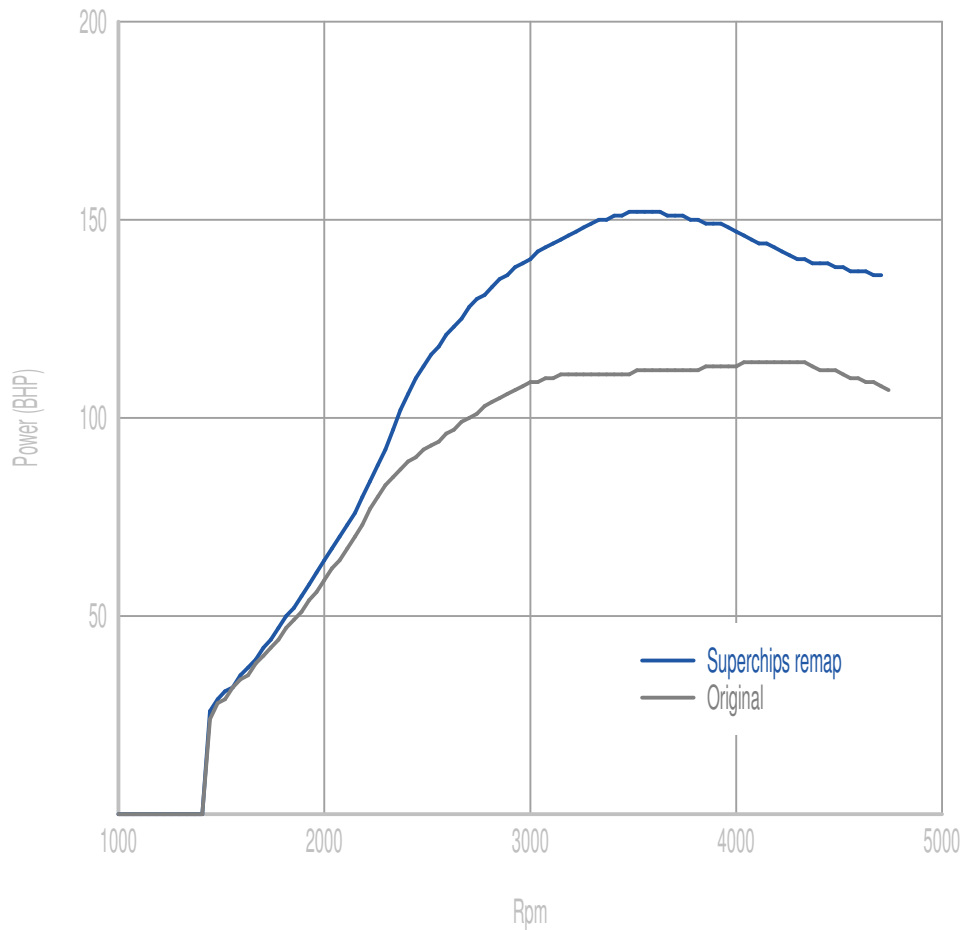

Superchips

call 01280 816781

Vehicle

VAG TDI 1.6 105PS

Power

41 BHP increase @ 3476 Rpm

Superchips remap Max 152 BHP @ 3619 Rpm

Original Max 114 BHP @ 4327 Rpm

Torque

84 Nm increase @ 3328 Rpm

Superchips remap Max 337 Nm @ 2696 Rpm

Original Max 264 Nm @ 2477 Rpm