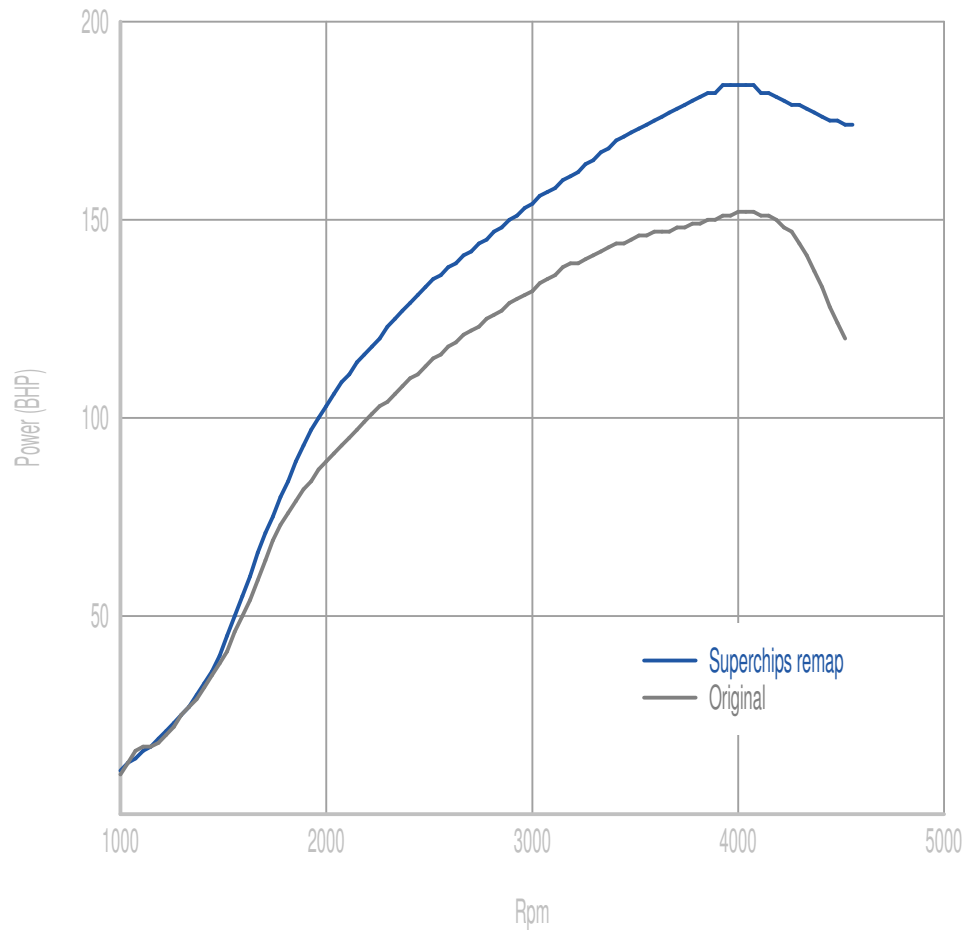

Power

33 BHP increase @ 3864 Rpm

Superchips remap Max 184 BHP @ 4043 Rpm

Original Max 152 BHP @ 4011 Rpm

Torque

58 Nm increase @ 3753 Rpm

Superchips remap Max 386 Nm @ 2263 Rpm

Original Max 332 Nm @ 2208 Rpm