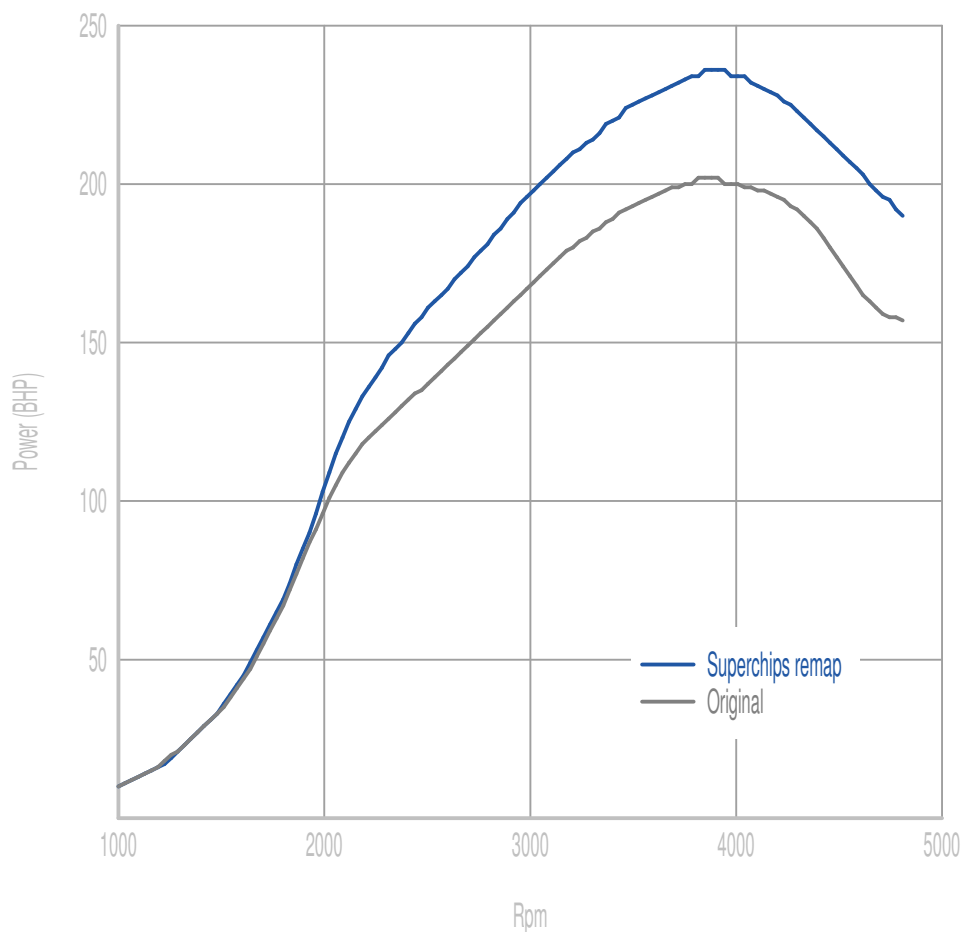

Power

36 BHP increase @ 3917 Rpm

Superchips remap Max 236 BHP @ 3917 Rpm

Original Max 202 BHP @ 3885 Rpm

Torque

70 Nm increase @ 2866 Rpm

Superchips remap Max 470 Nm @ 2930 Rpm

Original Max 404 Nm @ 3153 Rpm