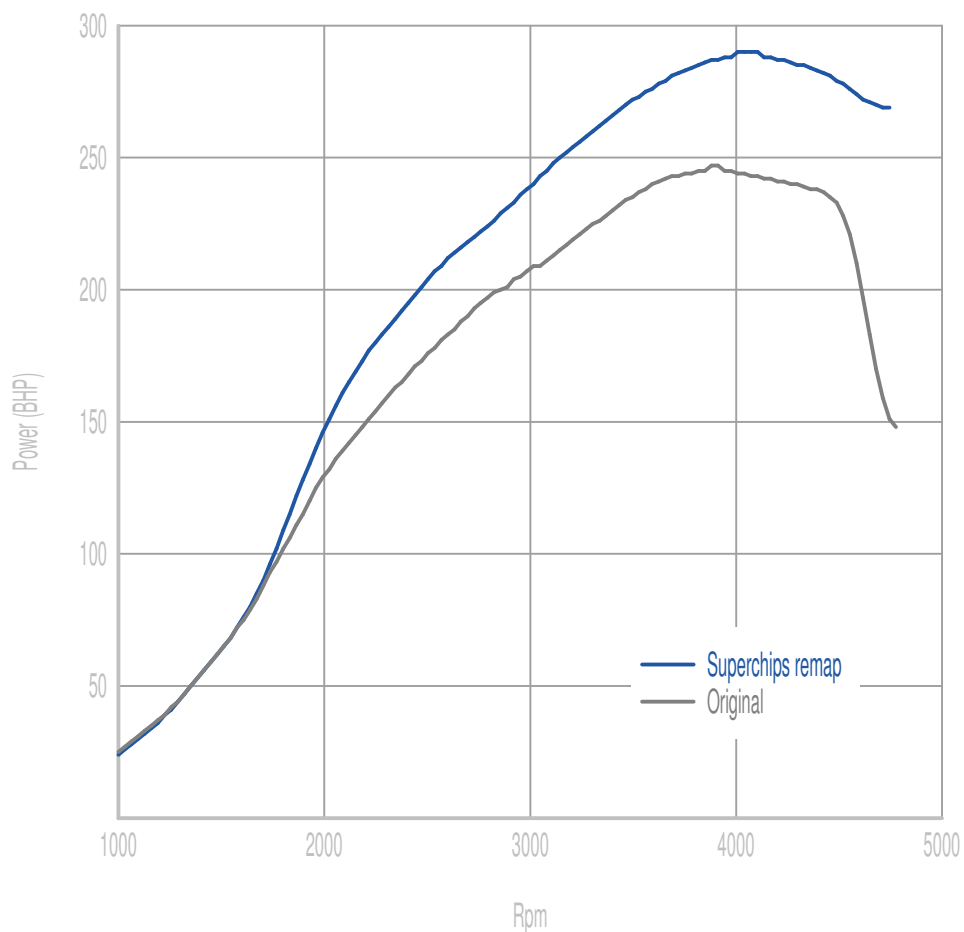

Power

55 BHP increase @ 4522 Rpm

Superchips remap Max 290 BHP @ 4089 Rpm

Original Max 247 BHP @ 3885 Rpm

Torque

82 Nm increase @ 2197 Rpm

Superchips remap Max 583 Nm @ 2524 Rpm

Original Max 507 Nm @ 2707 Rpm