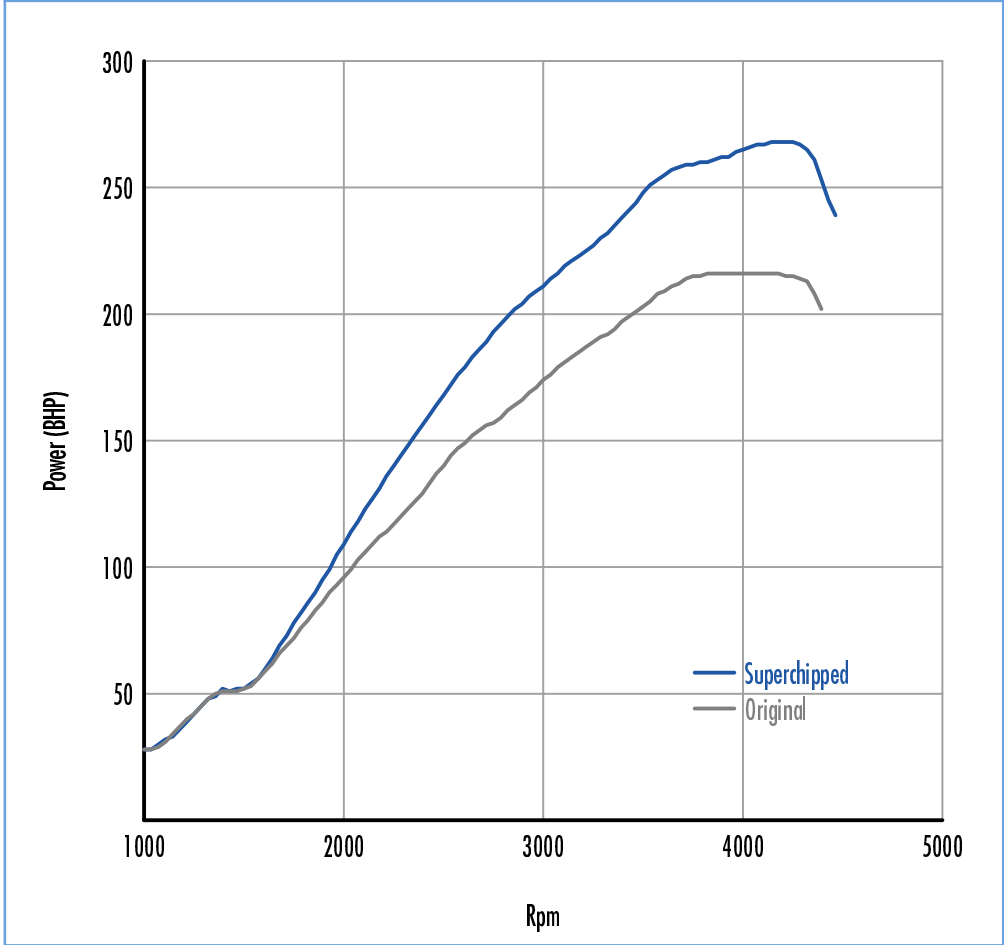

Power *52 BHP increase @ 4278 Rpm*

Superchipped Max 268 BHP @ 4238 Rpm
Original Max 216 BHP @ 4315 Rpm

Torque *109 Nm increase @ 2950 Rpm*

Superchipped Max 505 Nm @ 3490 Rpm
Original Max 401 Nm @ 3171 Rpm