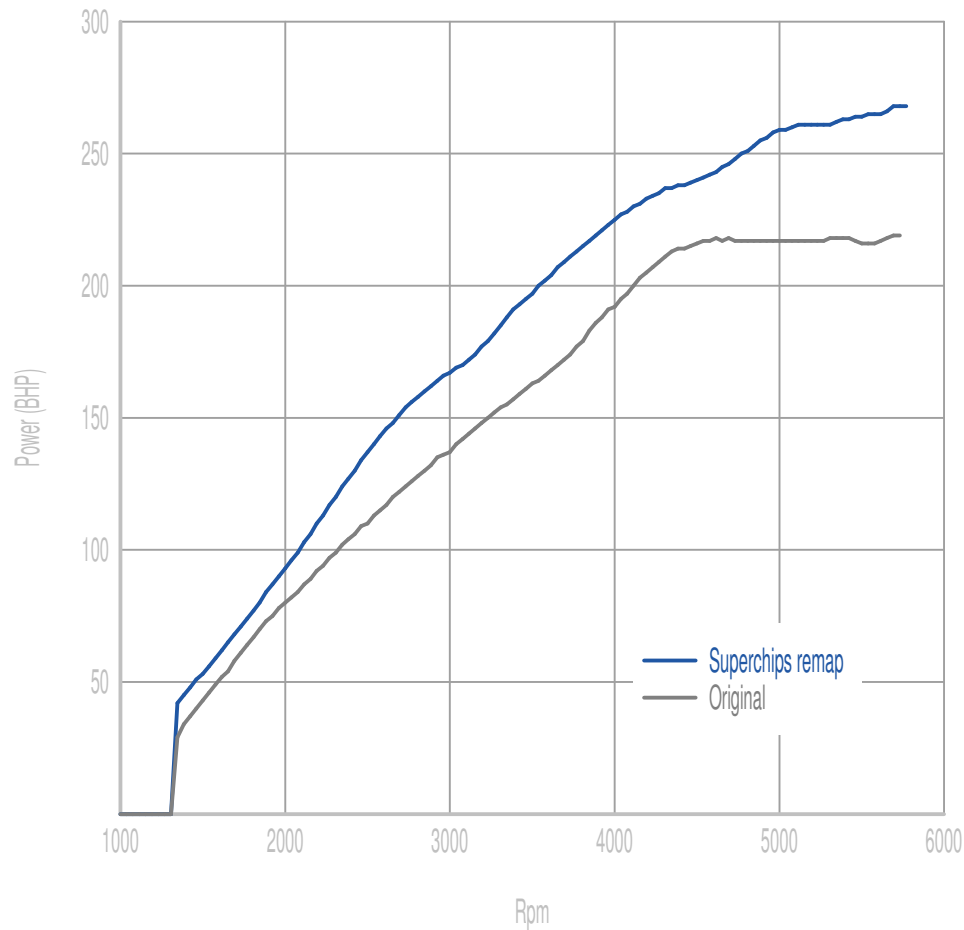

Superchips

call 01280 816781

Vehicle

2.0 TFSI 211PS (CDNC)

Power

44 BHP increase @ 5107 Rpm

Superchips remap Max 268 BHP @ 5760 Rpm

Original Max 219 BHP @ 5721 Rpm

Torque

78 Nm increase @ 2611 Rpm

Superchips remap Max 404 Nm @ 3648 Rpm

Original Max 348 Nm @ 4147 Rpm