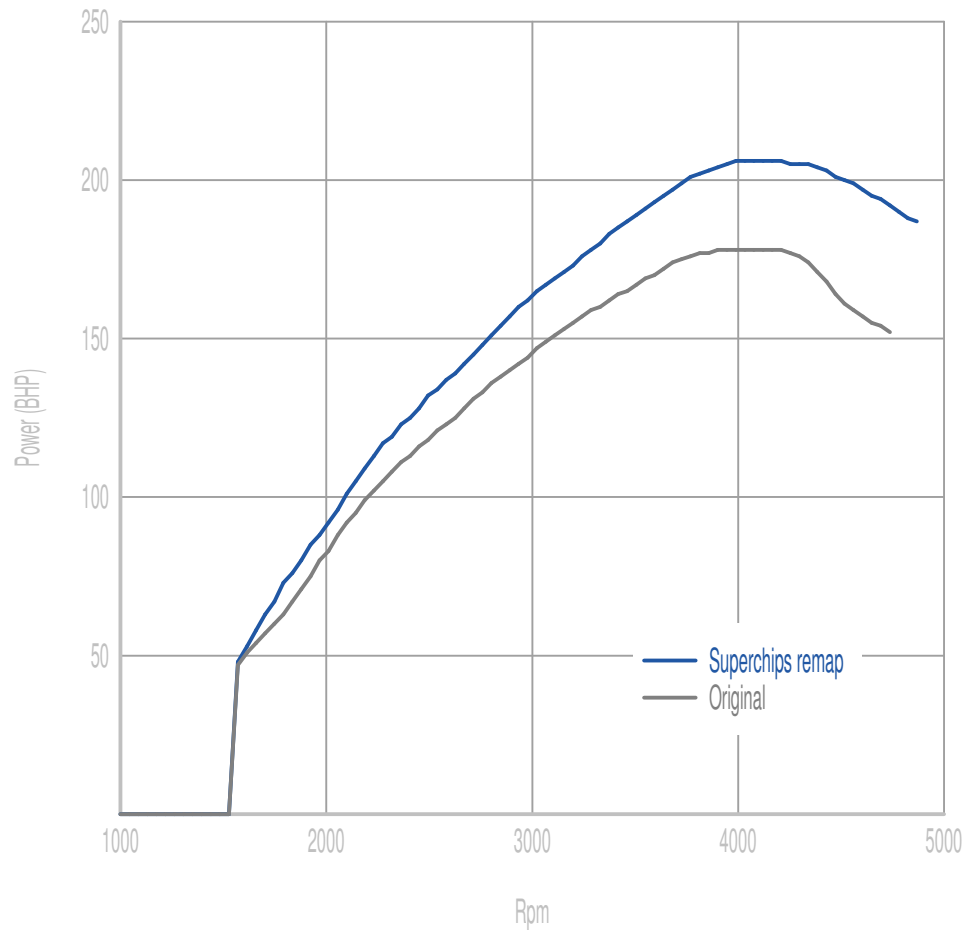

Superchips

call 01280 816781

Vehicle

VW 2.0 TDI DFHA

Power

28 BHP increase @ 3979 Rpm

Superchips remap Max 206 BHP @ 4197 Rpm

Original Max 178 BHP @ 4200 Rpm

Torque

52 Nm increase @ 4377 Rpm

Superchips remap Max 390 Nm @ 2916 Rpm

Original Max 347 Nm @ 2785 Rpm