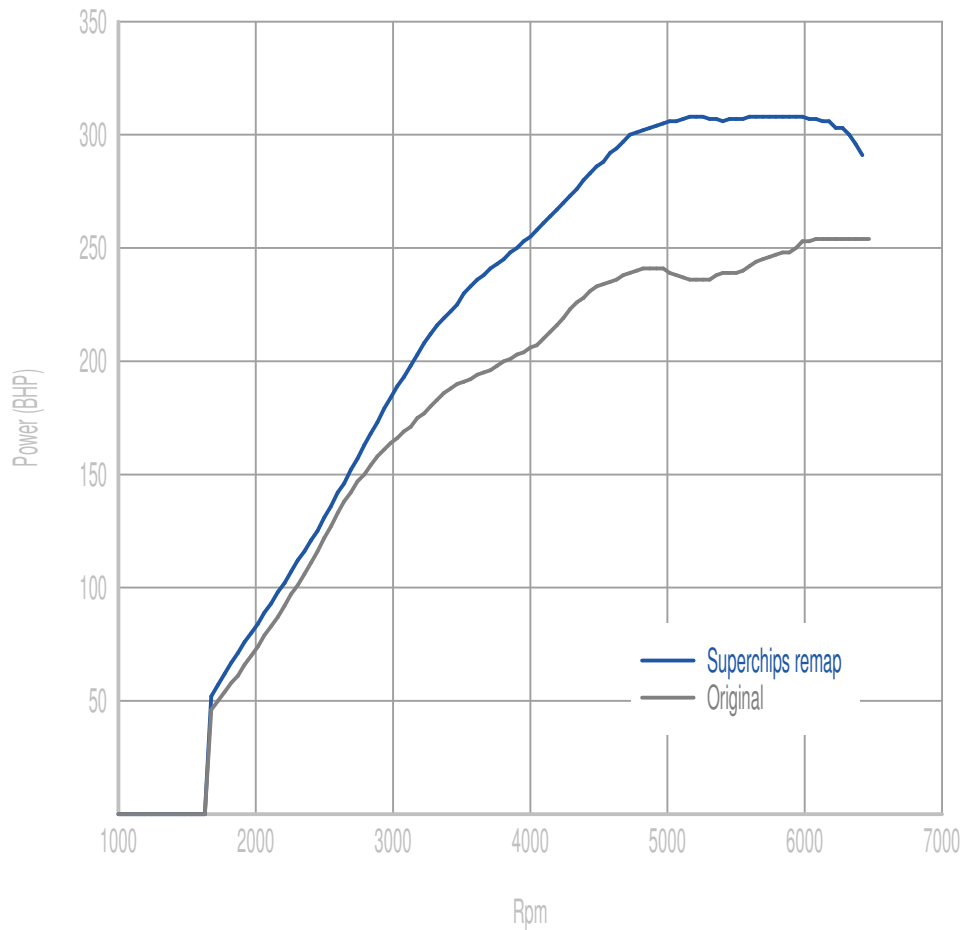

Superchips

call 01280 816781

Vehicle

Audi S1 Quattro 2.0TFSI 230PS

Power

72 BHP increase @ 5133 Rpm

Superchips remap Max 308 BHP @ 5957 Rpm

Original Max 254 BHP @ 6439 Rpm

Torque

100 Nm increase @ 5133 Rpm

Superchips remap Max 469 Nm @ 3487 Rpm

Original Max 395 Nm @ 3147 Rpm