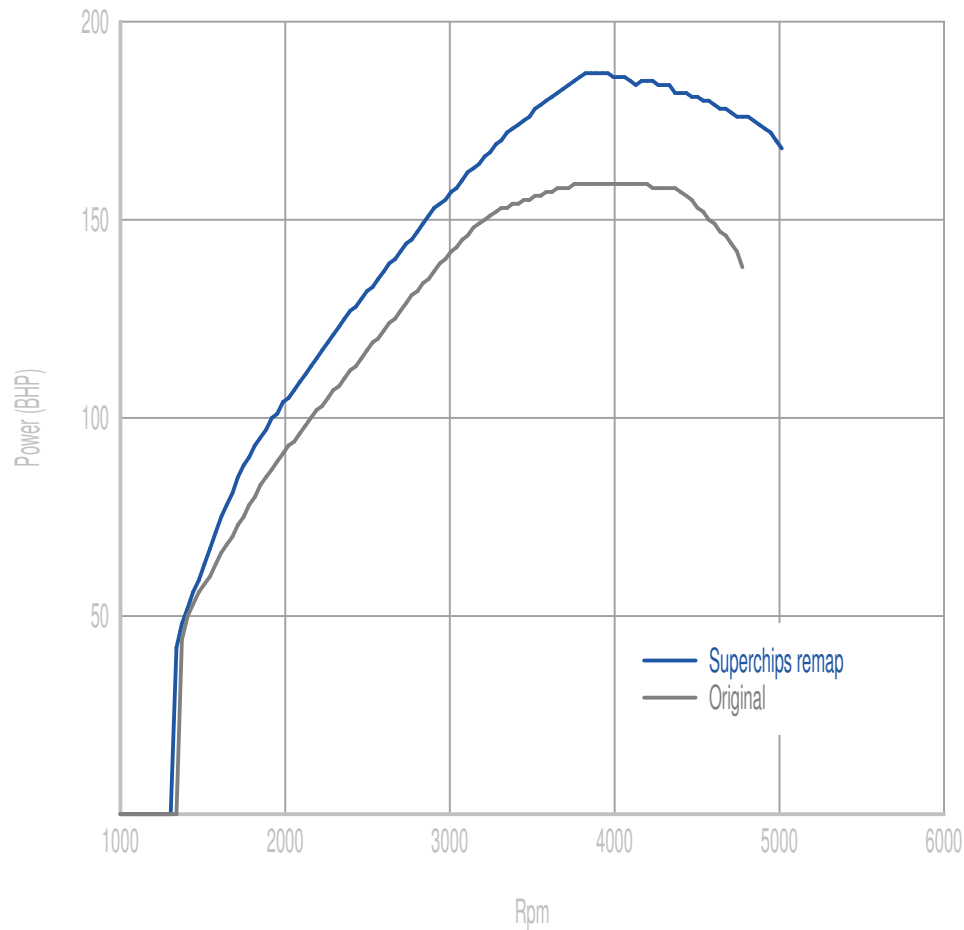

Superchips

call 01280 816781

Vehicle

VW 2.0 TDI 150PS EU6

Power

30 BHP increase @ 4567 Rpm

Superchips remap Max 187 BHP @ 3951 Rpm

Original Max 159 BHP @ 4192 Rpm

Torque

54 Nm increase @ 1738 Rpm

Superchips remap Max 378 Nm @ 2350 Rpm

Original Max 337 Nm @ 2760 Rpm