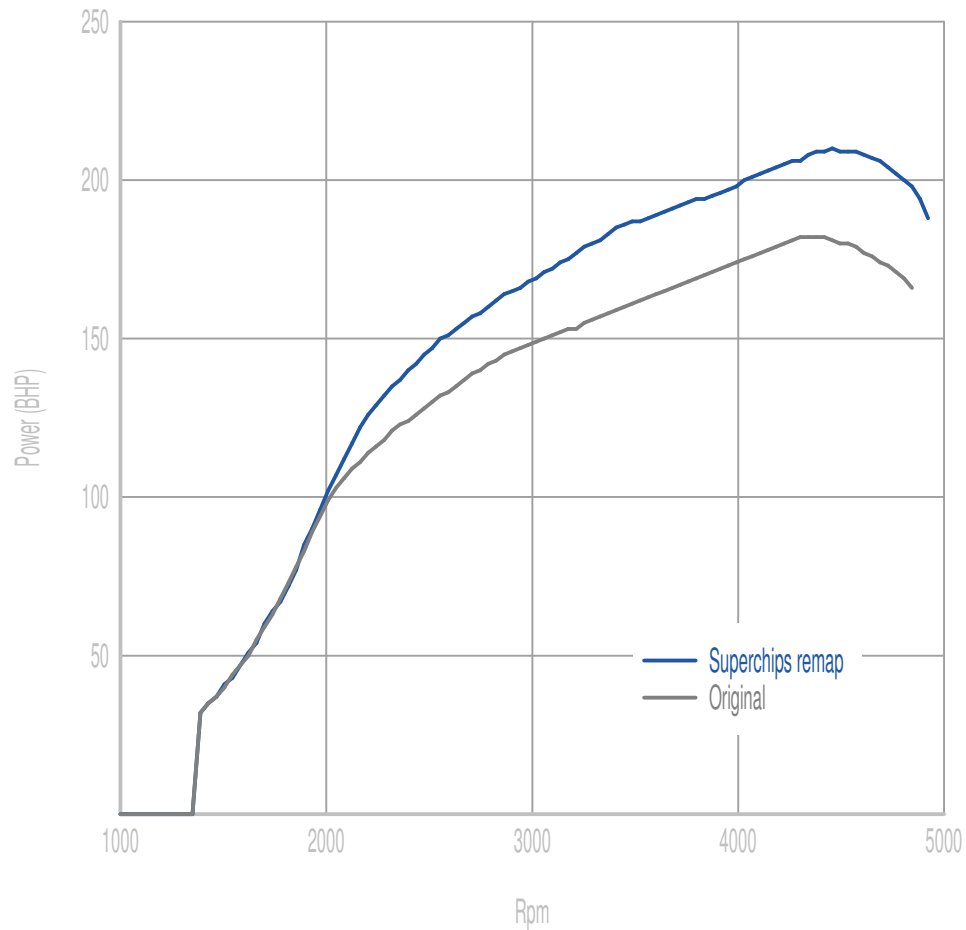

Superchips

call 01280 816781

Vehicle

VAG 2.0 TDI 177PS

Power

30 BHP increase @ 4561 Rpm

Superchips remap Max 210 BHP @ 4444 Rpm

Original Max 182 BHP @ 4407 Rpm

Torque

54 Nm increase @ 3391 Rpm

Superchips remap Max 420 Nm @ 2455 Rpm

Original Max 374 Nm @ 2301 Rpm