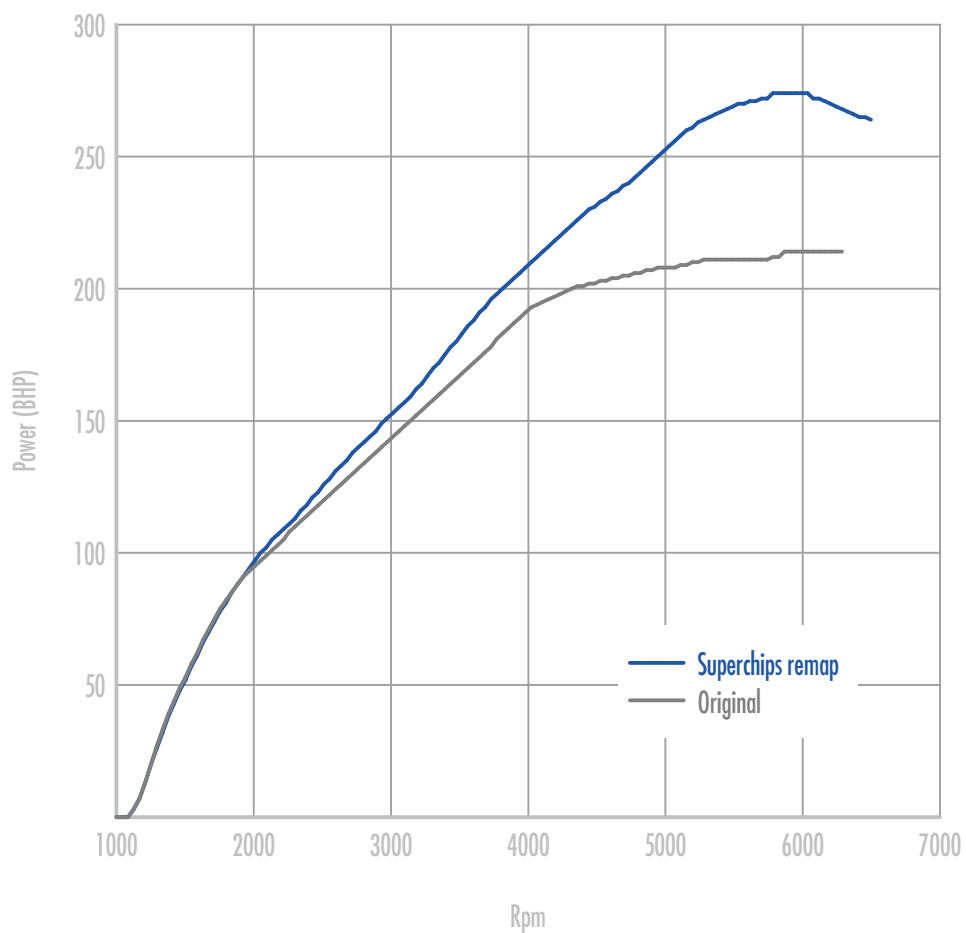

Power

60 BHP increase @ 5588 Rpm

Superchips remap Max 274 BHP @ 6008 Rpm

Original Max 214 BHP @ 6270 Rpm

Torque

74 Nm increase @ 5378 Rpm

Superchips remap Max 376 Nm @ 3697 Rpm

Original Max 344 Nm @ 2230 Rpm