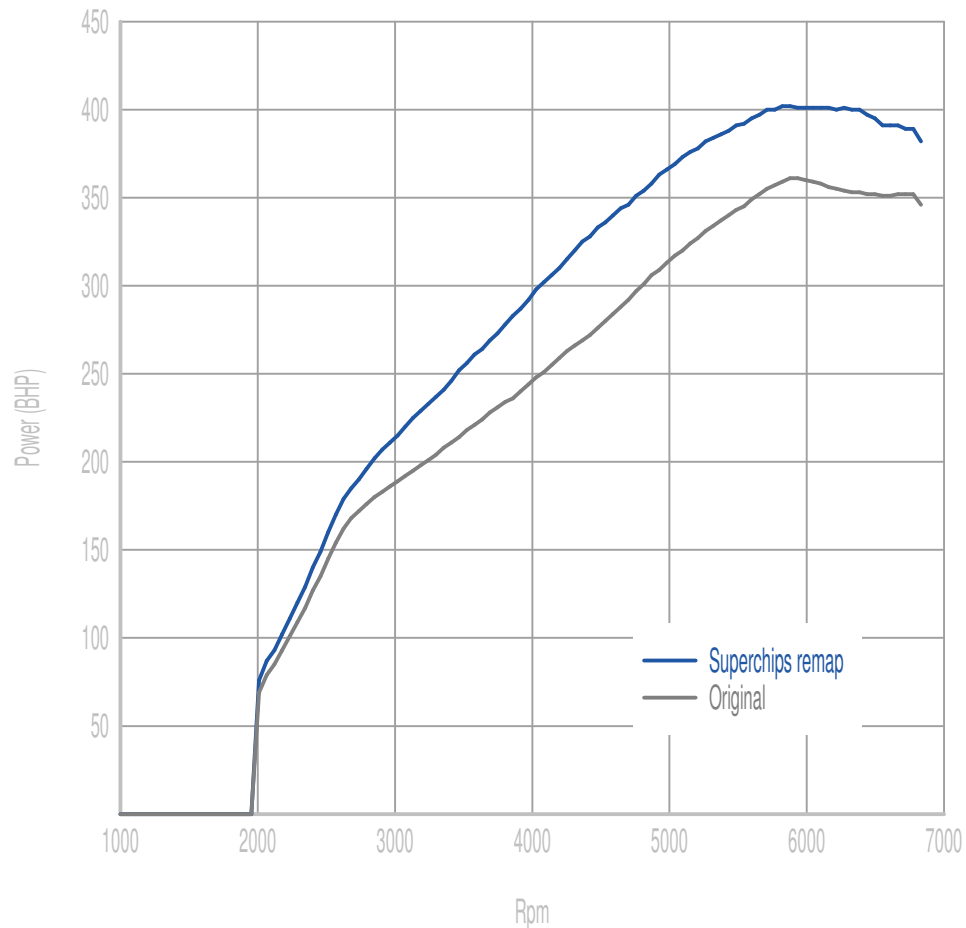

Superchips

call 01280 816781

Vehicle

Audi RS3 2.5 TFSI 367PS

Power

54 BHP increase @ 4670 Rpm

Superchips remap Max 402 BHP @ 5851 Rpm

Original Max 361 BHP @ 5908 Rpm

Torque

90 Nm increase @ 4276 Rpm

Superchips remap Max 532 Nm @ 4276 Rpm

Original Max 455 Nm @ 2813 Rpm