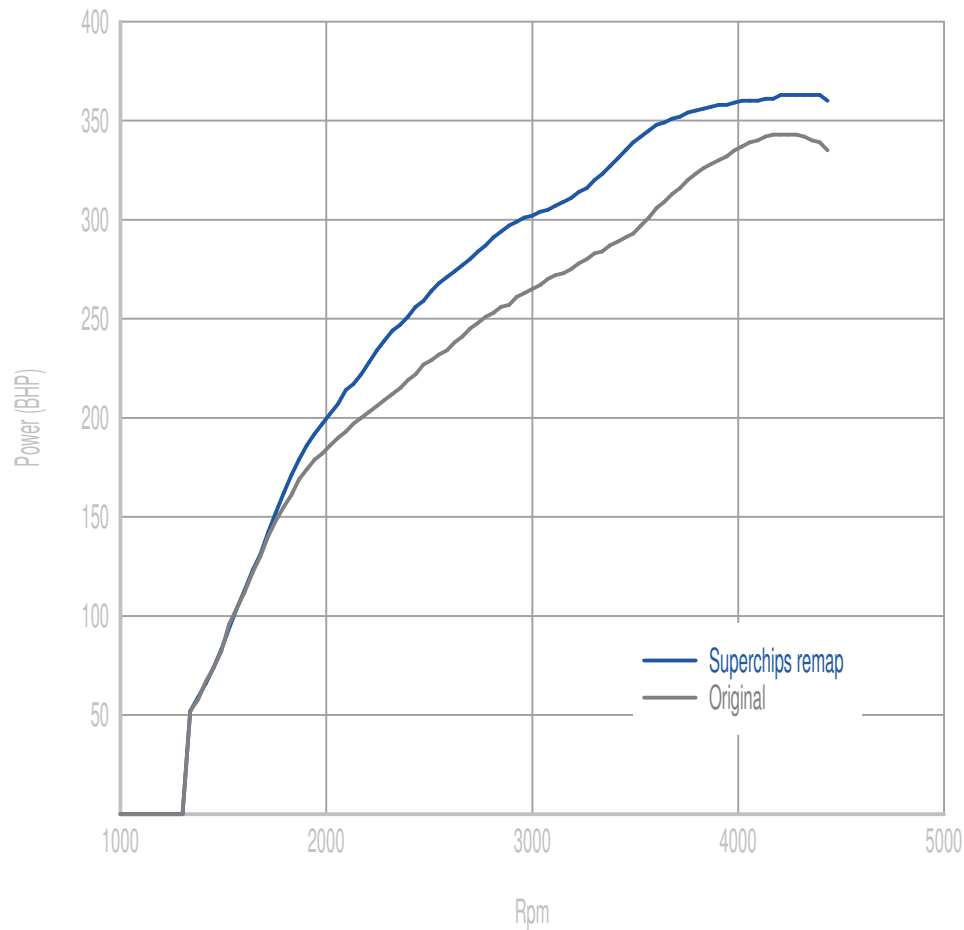

Torque

103 Nm increase @ 2557 Rpm

Superchips remap Max 756 Nm @ 2294 Rpm

Original Max 665 Nm @ 2030 Rpm