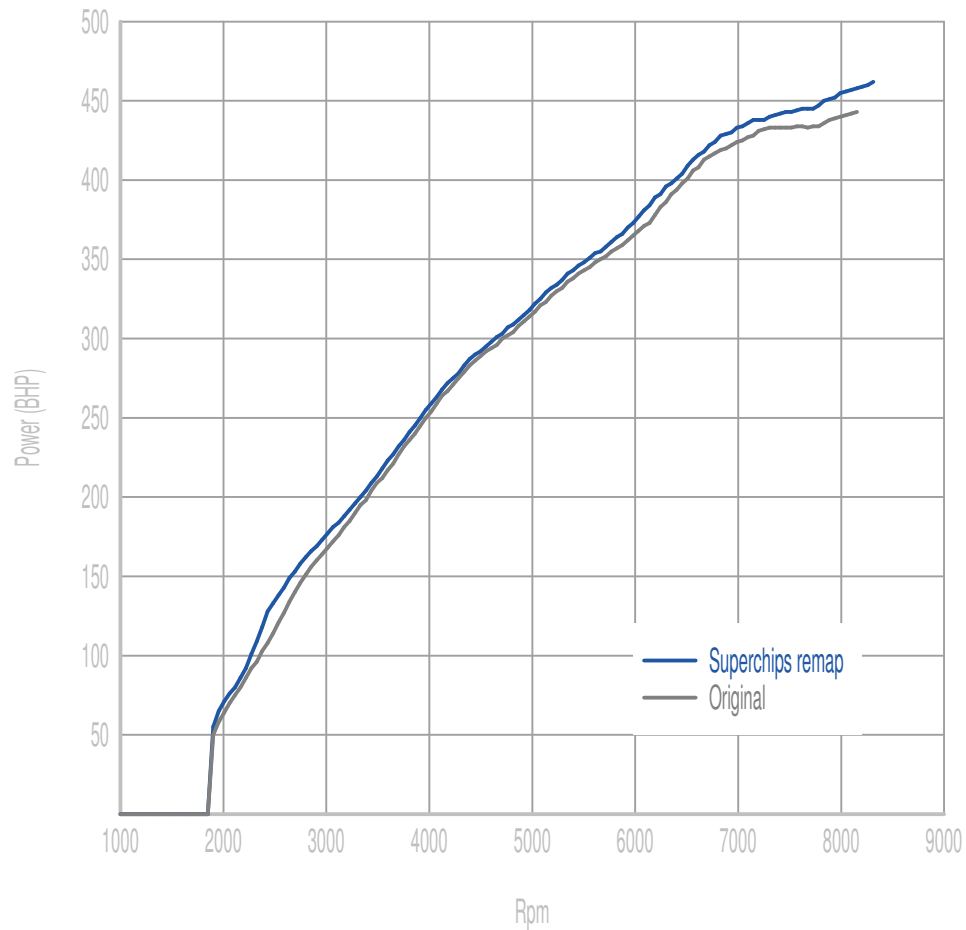

Superchips

call 01280 816781

Vehicle

4.2FSi V8 450PS

Power

15 BHP increase @ 7952 Rpm

Superchips remap Max 462 BHP @ 8270 Rpm

Original Max 443 BHP @ 8114 Rpm

Torque

21 Nm increase @ 2915 Rpm

Superchips remap Max 469 Nm @ 4294 Rpm

Original Max 448 Nm @ 4295 Rpm