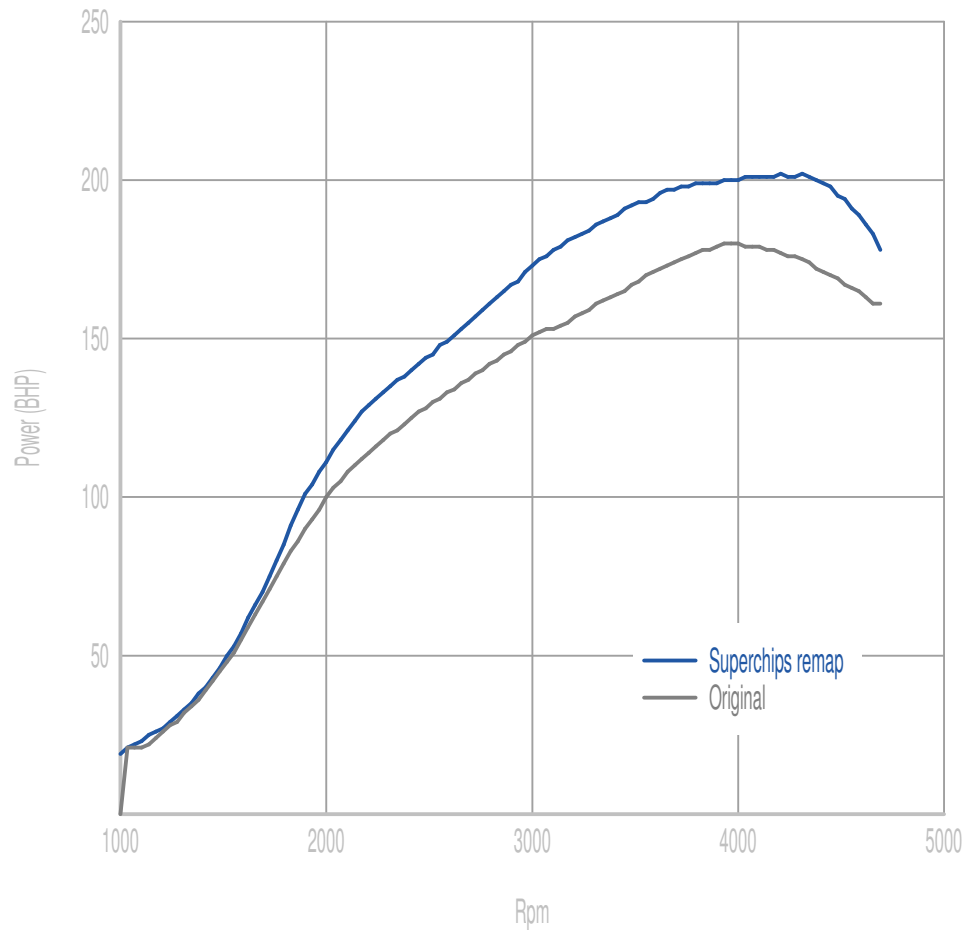

**Power**

**28 BHP increase @ 4360 Rpm**

Superchips remap Max 202 BHP @ 4285 Rpm

Original Max 180 BHP @ 3982 Rpm

**Torque**

**59 Nm increase @ 3158 Rpm**

Superchips remap Max 417 Nm @ 2159 Rpm

Original Max 370 Nm @ 2231 Rpm