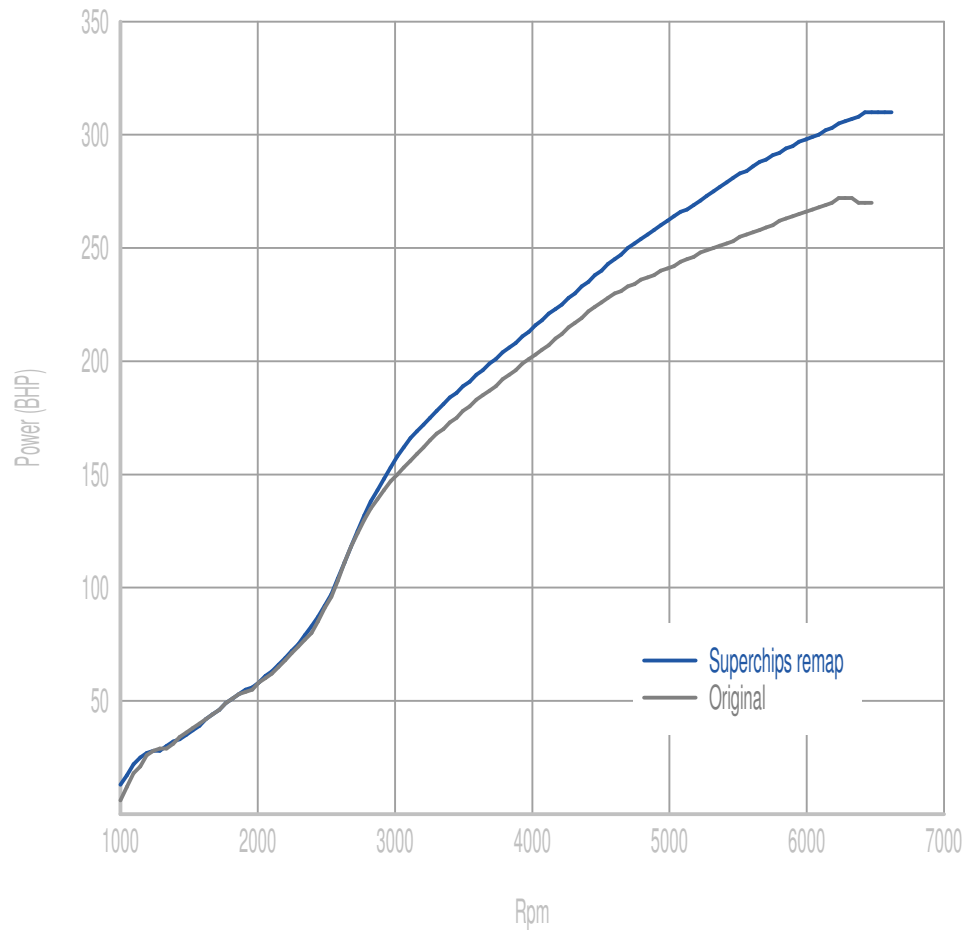

**Power**

**33 BHP increase @ 6275 Rpm**

Superchips remap Max 310 BHP @ 6605 Rpm

Original Max 272 BHP @ 6473 Rpm

**Torque**

**47 Nm increase @ 6078 Rpm**

Superchips remap Max 387 Nm @ 3375 Rpm

Original Max 355 Nm @ 3360 Rpm