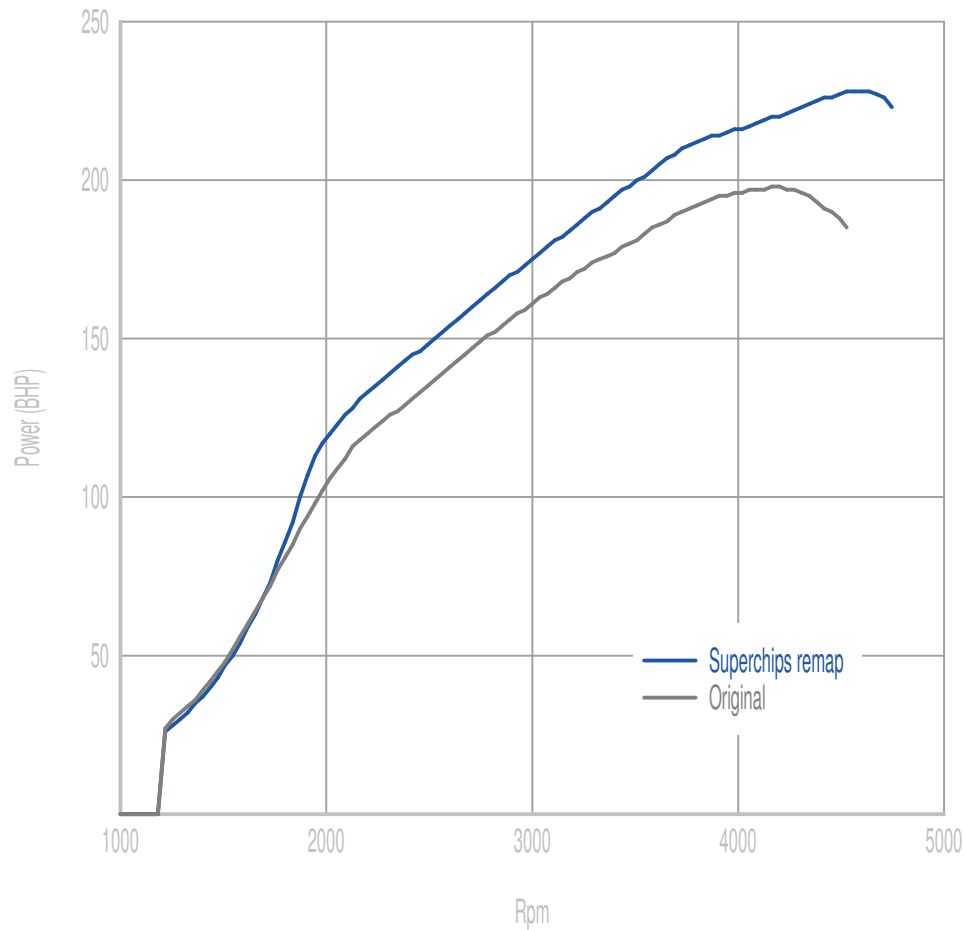

Superchips

call 01280 816781

Vehicle

E82 120d Power Pack 197PS

Power

32 BHP increase @ 4352 Rpm

Superchips remap Max 228 BHP @ 4599 Rpm

Original Max 198 BHP @ 4170 Rpm

Torque

56 Nm increase @ 1922 Rpm

Superchips remap Max 435 Nm @ 2136 Rpm

Original Max 391 Nm @ 2103 Rpm