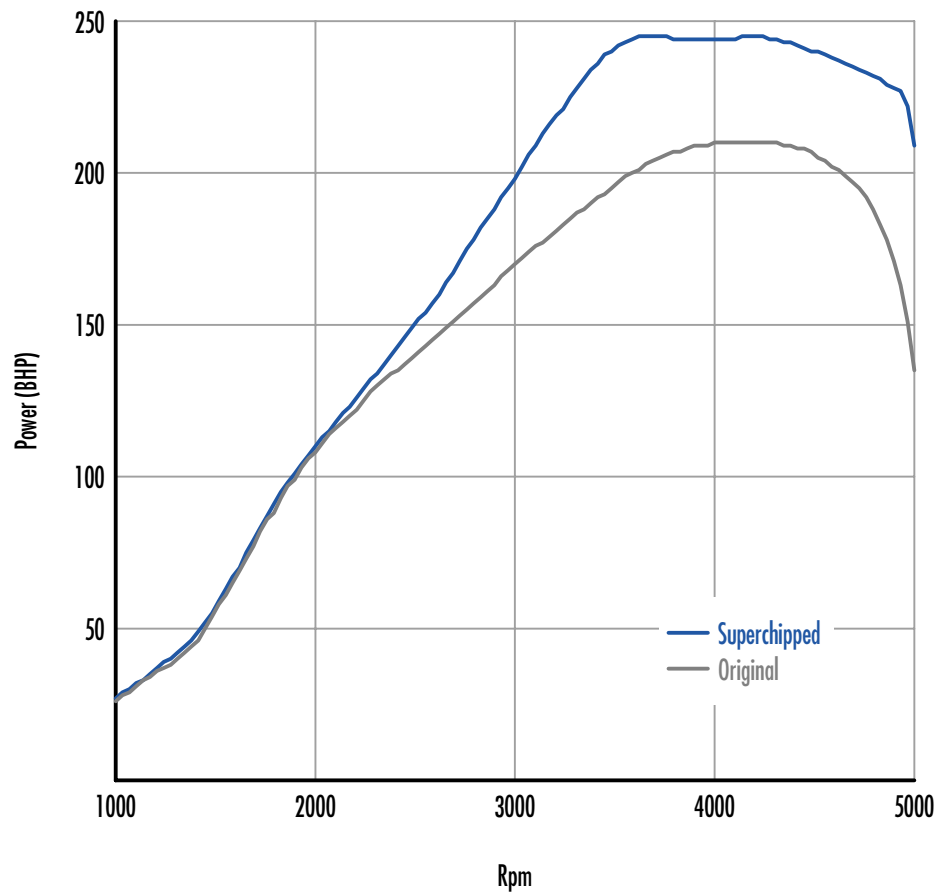

Power

46 BHP increase @ 3413 Rpm

Superchipped Max 245 BHP @ 4212 Rpm

Original Max 210 BHP @ 4266 Rpm

Torque

94 Nm increase @ 3413 Rpm

Superchipped Max 496 Nm @ 3356 Rpm

Original Max 406 Nm @ 2901 Rpm