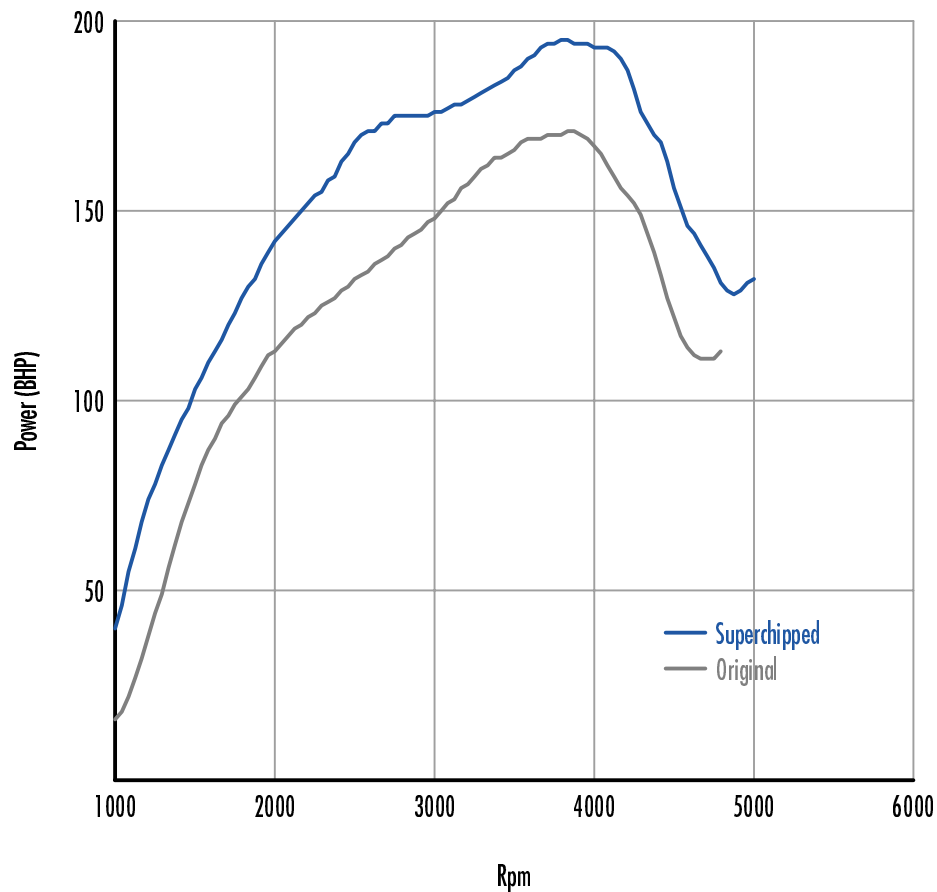

Power

36 BHP increase @ 2656 Rpm

Superchipped Max 195 BHP @ 3818 Rpm

Original Max 171 BHP @ 3859 Rpm

Torque

135 Nm increase @ 1411 Rpm

Superchipped Max 507 Nm @ 1909 Rpm

Original Max 408 Nm @ 1950 Rpm