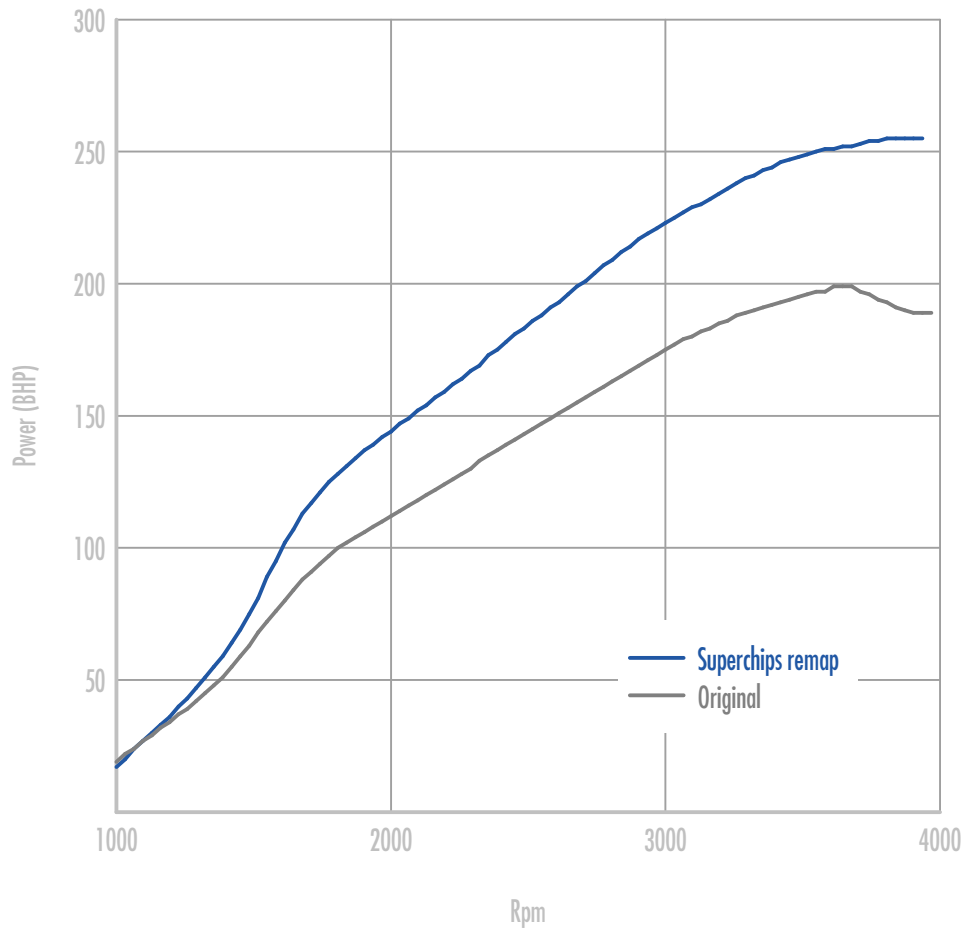

Power

62 BHP increase @ 3769 Rpm

Superchips remap Max 255 BHP @ 3898 Rpm

Original Max 199 BHP @ 3646 Rpm

Torque

120 Nm increase @ 2738 Rpm

Superchips remap Max 538 Nm @ 2738 Rpm

Original Max 419 Nm @ 2871 Rpm