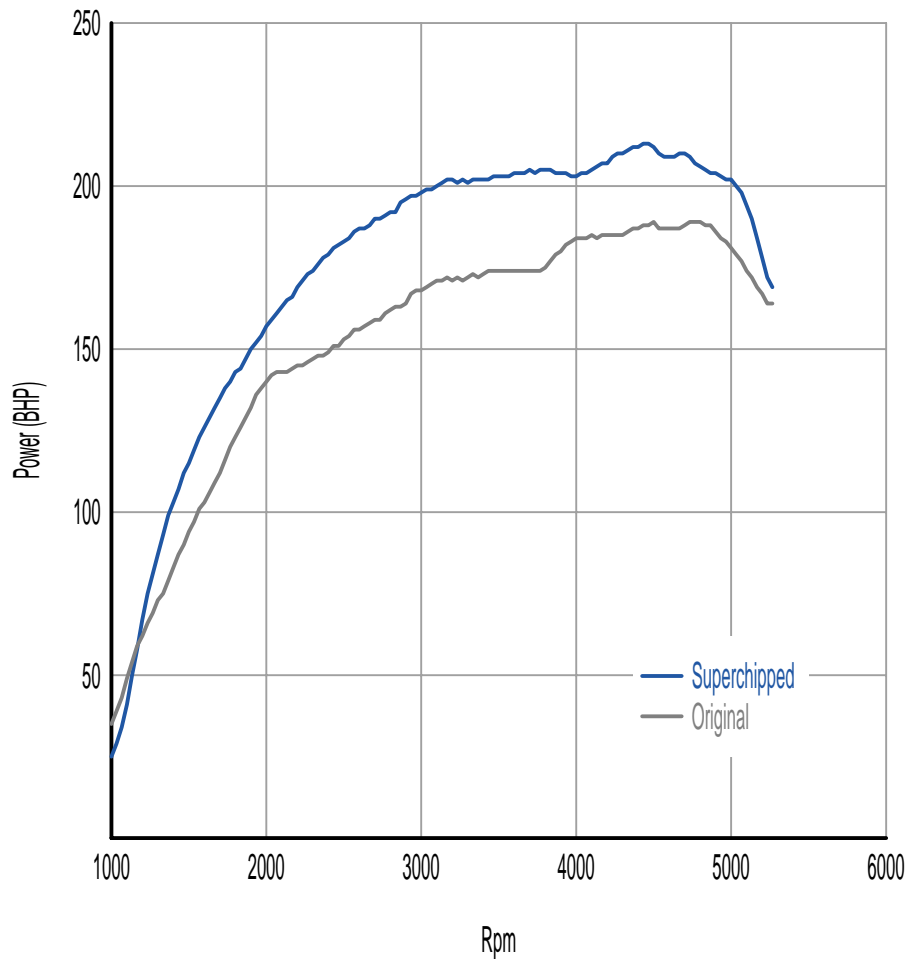

**Power**

**32 BHP increase @ 2975 Rpm**

Superchipped Max 213 BHP @ 4433 Rpm

Original Max 189 BHP @ 5005 Rpm

**Torque**

**130 Nm increase @ 1505 Rpm**

Superchipped Max 577 Nm @ 1700 Rpm

Original Max 485 Nm @ 1995 Rpm