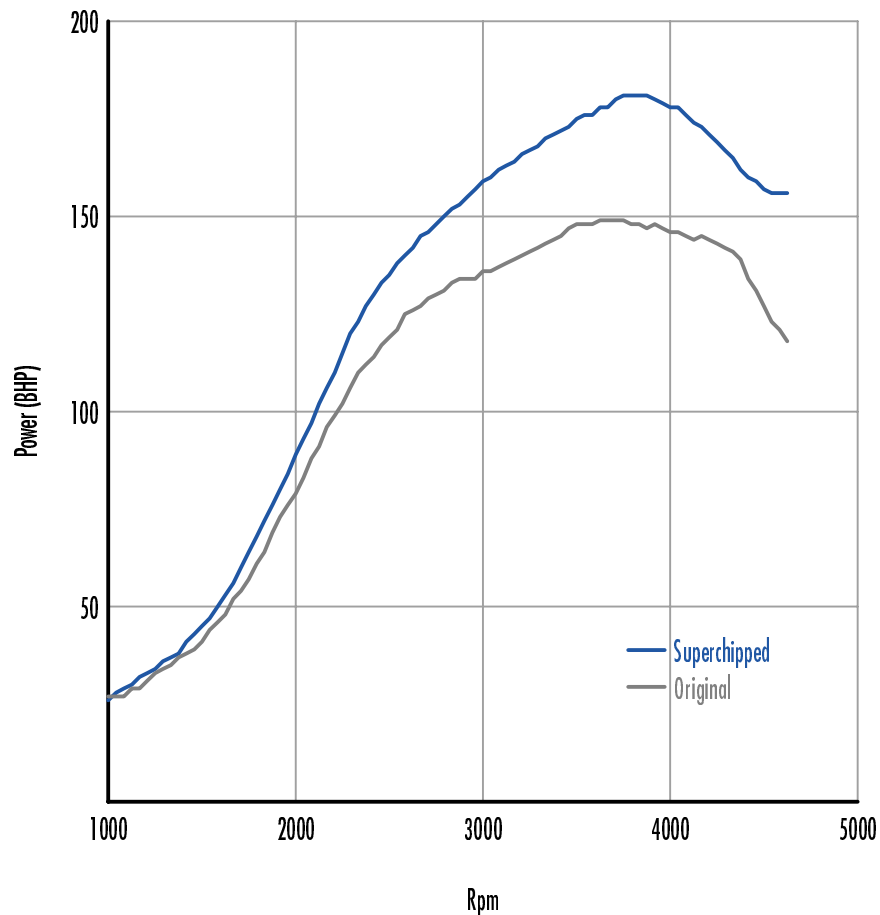

Power

35 BHP increase @ 4541 Rpm

Superchipped Max 181 BHP @ 3833 Rpm

Original Max 149 BHP @ 3708 Rpm

Torque

62 Nm increase @ 3750 Rpm

Superchipped Max 393 Nm @ 2625 Rpm

Original Max 349 Nm @ 2541 Rpm