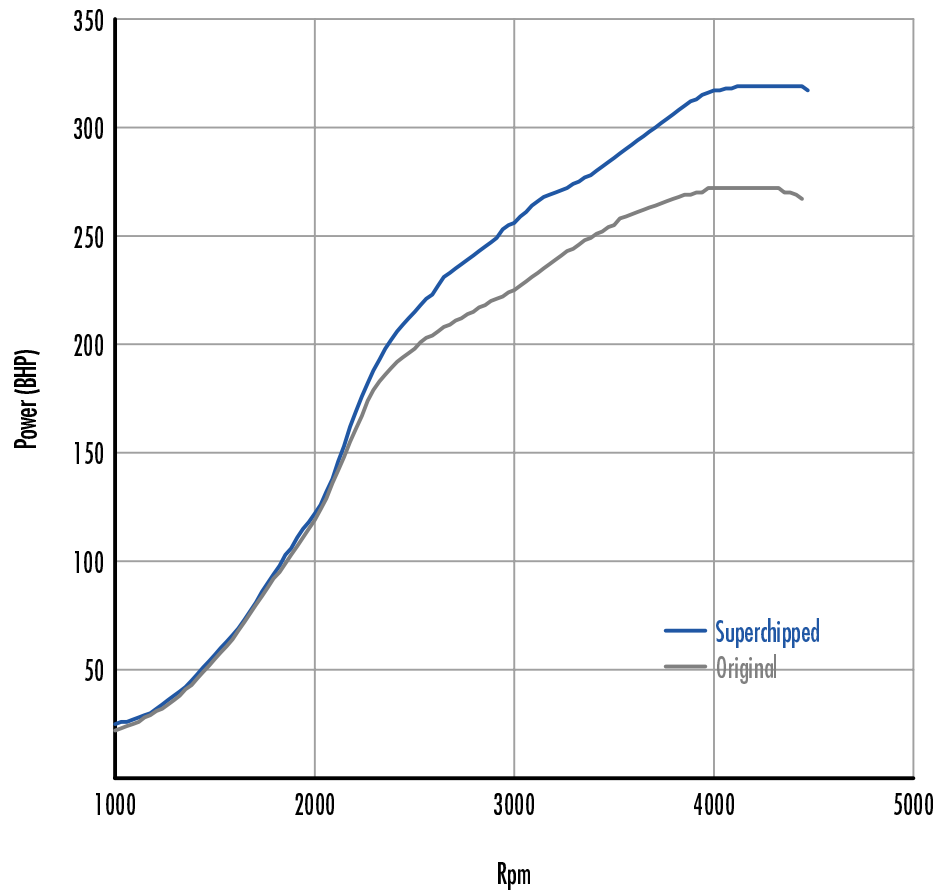

Power

47 BHP increase @ 4113 Rpm

Superchipped Max 319 BHP @ 4419 Rpm

Original Max 272 BHP @ 4319 Rpm

Torque

84 Nm increase @ 4143 Rpm

Superchipped Max 623 Nm @ 2634 Rpm

Original Max 566 Nm @ 2409 Rpm